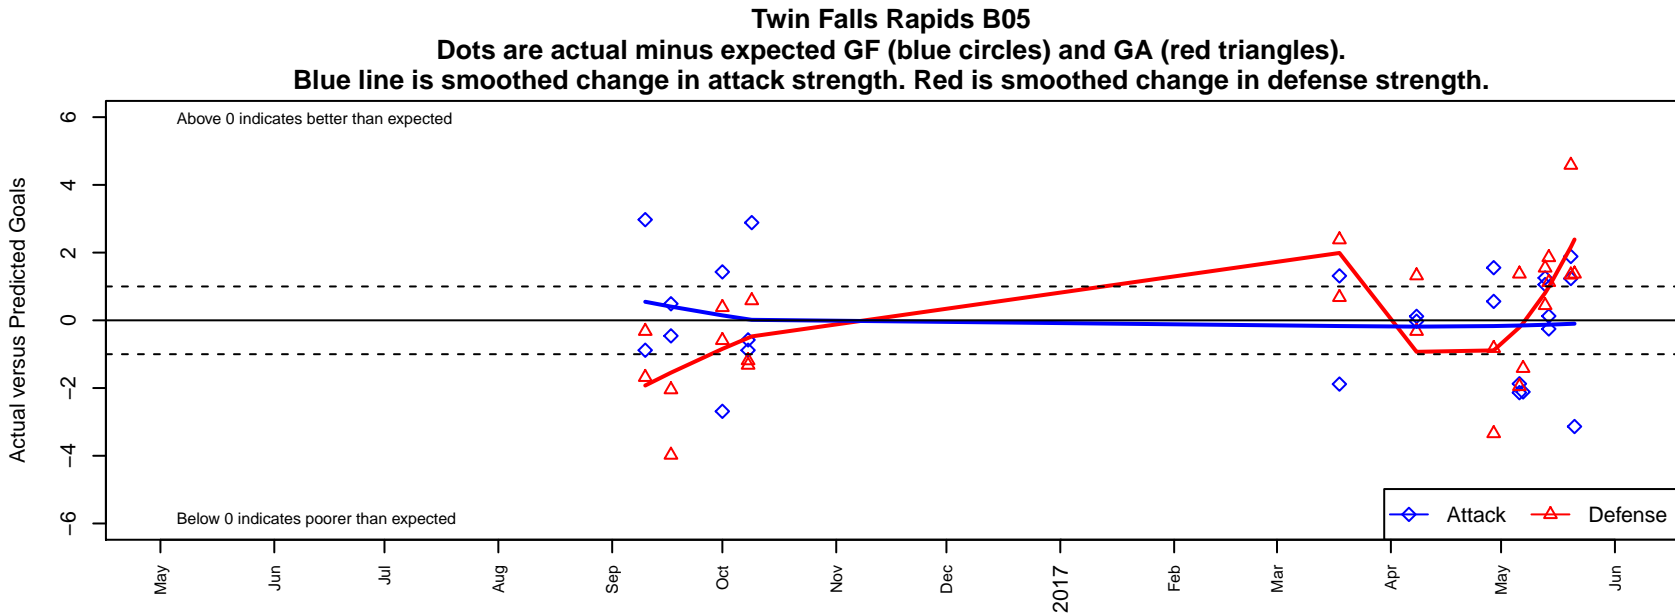

Twin Falls Rapids B05

Twin Falls SA
 Twin Falls, ID
 B05 total strength=688
 attack=1.18 defense=0.39
 fall league = Idaho D3 U12 East U12
 spr league = Spr Idaho D3 U12 South

alt names used:
 TF RAPIDS U12B (05/06) (ID)
 TF RAPIDS U12B (05/06)
 TF RAPIDS U12B (05)
 TF RAPIDS U12B (05) (ID)
 TF RAPIDS U12B (05) (ID)
 TWIN FALLS SA RAPIDS (ID)

**attack and defense variance (black dot)
relative to other teams
and top 10 in region**

**attack and defense rating
relative to others at age
and all opponents in last 13 months**

Performance relative to 13 month average