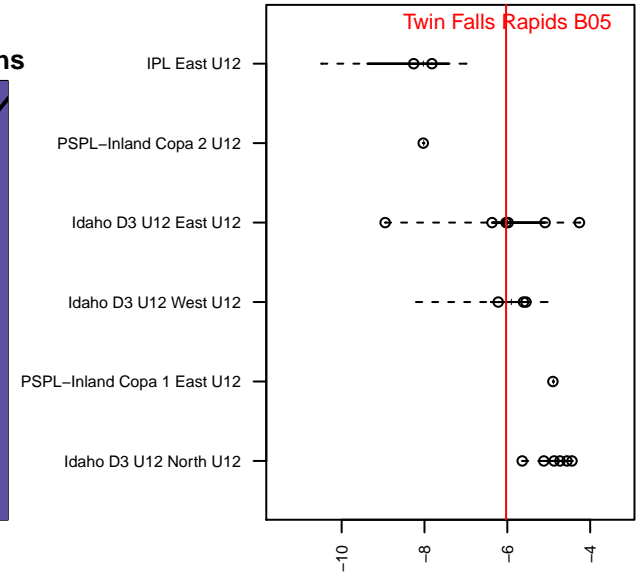

Twin Falls Rapids B05

Twin Falls SA
 Twin Falls, ID
 B05 total strength=688
 attack=1.18 defense=0.39
 fall league = Idaho D3 U12 East U12
 spr league = Spr Idaho D3 U12 South

alt names used:
 TF RAPIDS U12B (05/06) (ID)
 TF RAPIDS U12B (05/06)
 TF RAPIDS U12B (05)
 TF RAPIDS U12B (05) (ID)
 TF RAPIDS U12B (05) (ID)
 TWIN FALLS SA RAPIDS (ID)

Venues played:
 2016 Idaho D3 U12 East U12
 2016 GEM State Challenge U12B Silver East U
 2016 Spr Idaho D3 U12 South
 2016 Canyon Rim Classic U12 B National U12
 2016 PVSC Spring Classic BU12
 2016 ID Directors Cup U12B Silver U12

**attack and defense variance (black dot)
relative to other teams
and top 10 in region**

**attack and defense rating
relative to others at age
and all opponents in last 13 months**

Performance relative to 13 month average